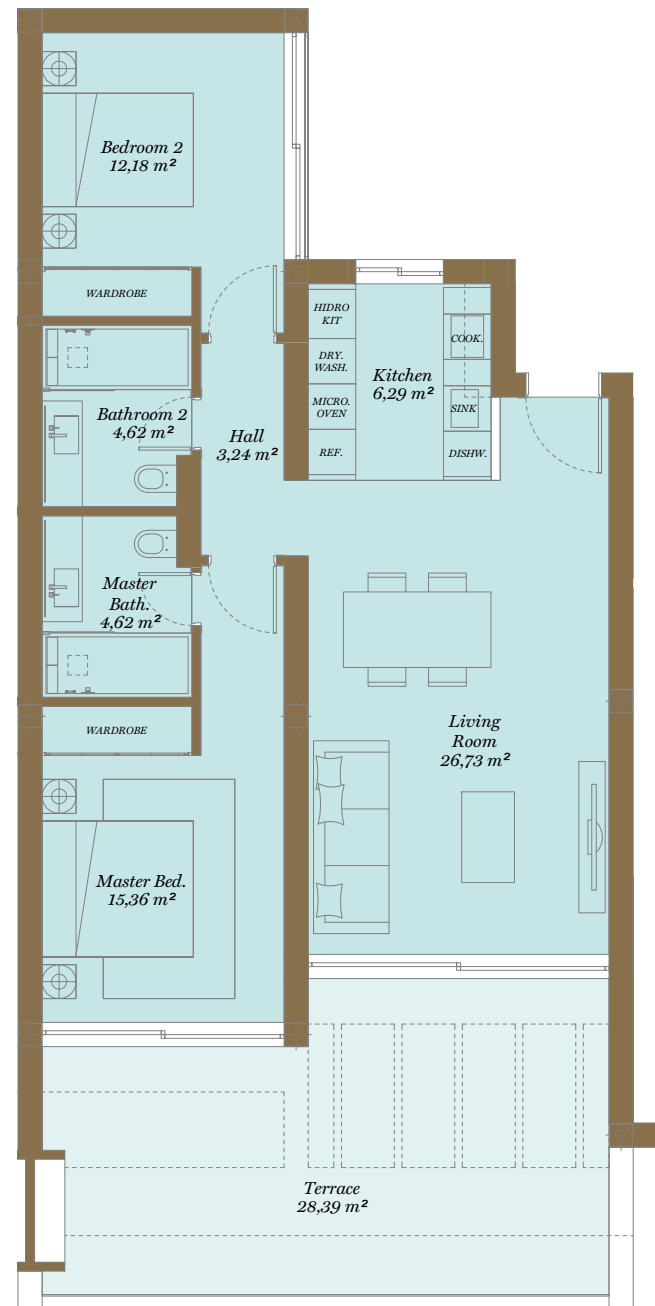

## 2 Bedroom Apartment

APT // 01.1.2

86,94 31,80 2 2 1 1

### Site Plan

### Apartment | 01.1.2

	01.2.2	01.2.1	
01.1.4	01.1.3	01.1.2	01.1.1
01.0.4	01.0.3	01.0.2	01.0.1
	ST 01	LIFT	

### Apartment | 01.1.2

Indoor Usable Area	73,04 m <sup>2</sup>
Terrace Usable Area	28,39 m <sup>2</sup>
<b>Total Usable Area</b>	<b>101,43 m<sup>2</sup></b>
Indoor Constructed Area	86,94 m <sup>2</sup>
Terrace Constructed Area	31,80 m <sup>2</sup>
<b>Total Constructed Area</b>	<b>118,74 m<sup>2</sup></b>
Garden (C.A.w.E.U.)	—