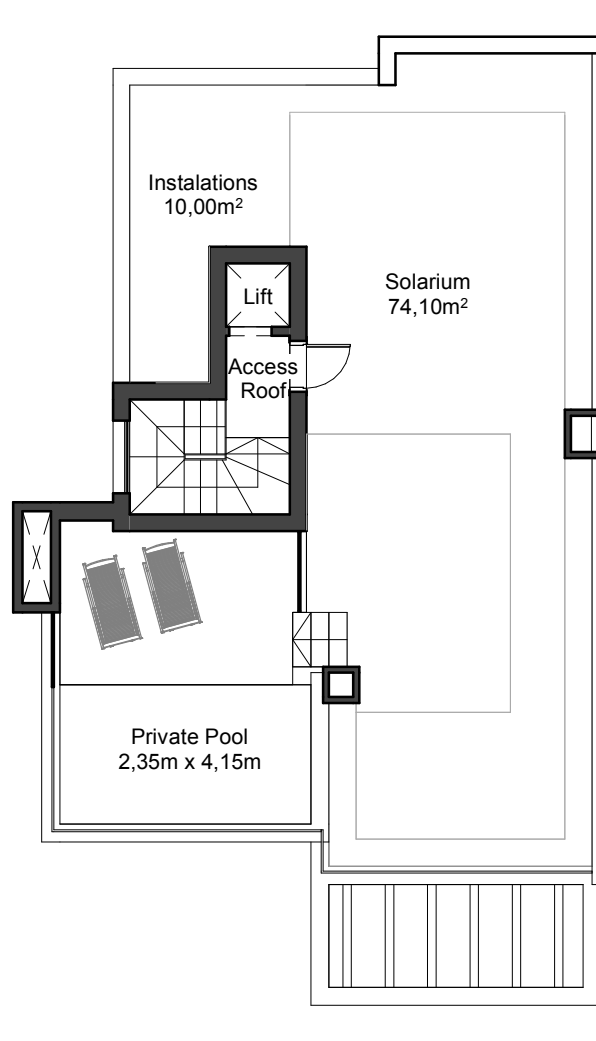

Villa 01

Details

Beds	4
Baths	5

Size	Built	Terraces	Garden
Basement	64.28 m ²	- m ²	- m ²
Ground Floor	95.66 m ²	57.30 m ²	115.80 m ²
First Floor	115.16 m ²	9.60 m ²	- m ²
Roof Solarium	11.45 m ²	94.15 m ²	- m ²
TOTAL	286.55 m²	161.08 m²	115.80 m²

First Floor

Roof Solarium

Basement Level