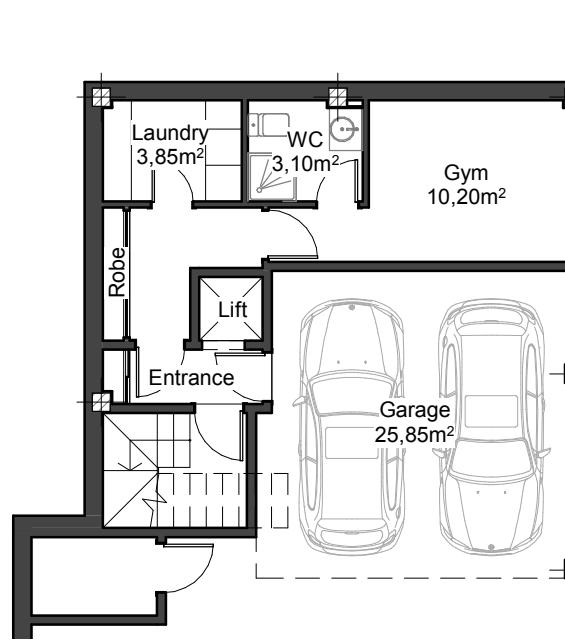

Villa 01

Details

Beds	4
Baths	5

Size	Built	Terraces	Garden
Basement	64.28 m ²	- m ²	- m ²
Ground Floor	95.66 m ²	57.30 m ²	115.80 m ²
First Floor	115.16 m ²	9.60 m ²	- m ²
Roof Solarium	11.45 m ²	94.15 m ²	- m ²
TOTAL	286.55 m²	161.08 m²	115.80 m²

First Floor

Roof Solarium

Basement Level