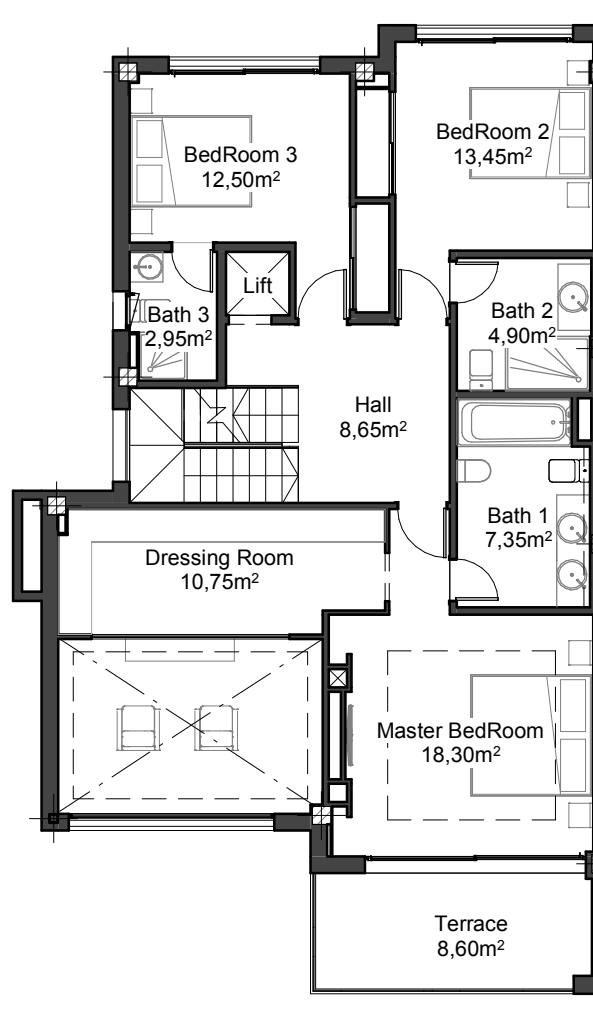

Villa 01

Details

Beds	4
Baths	5

Size	Built	Terraces	Garden
Basement	64.28 m ²	- m ²	- m ²
Ground Floor	95.66 m ²	57.30 m ²	115.80 m ²
First Floor	115.16 m ²	9.60 m ²	- m ²
Roof Solarium	11.45 m ²	94.15 m ²	- m ²
TOTAL	286.55 m²	161.08 m²	115.80 m²

First Floor

Roof Solarium

Basement Level