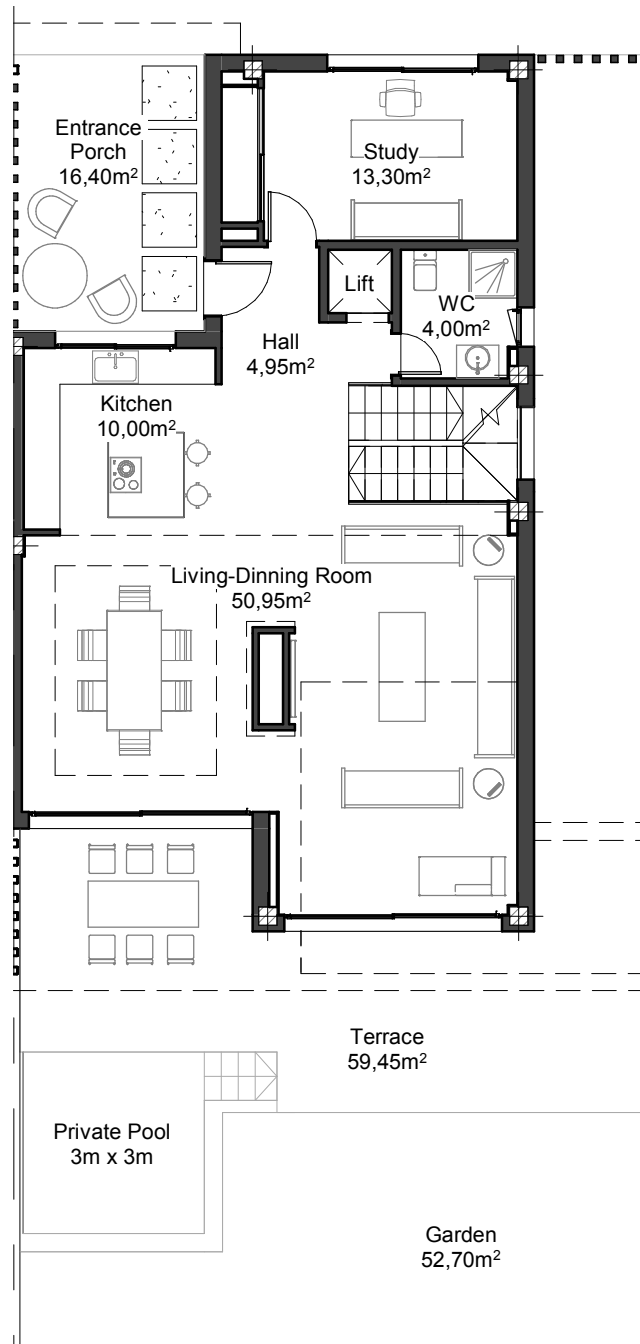

Villa 04

Details

Beds	5
Baths	5

Size	Built	Terraces	Garden
Lower Ground	80.92 m ²	- m ²	- m ²
Ground Floor	103.49 m ²	78.24 m ²	54.00 m ²
First Floor	106.78 m ²	8.70 m ²	- m ²
Roof Solarium	12.60 m ²	93.38 m ²	- m ²
TOTAL	303.79 m²	180.32 m²	54.00 m²

Ground Floor

First Floor

Roof Solarium

Basement Level