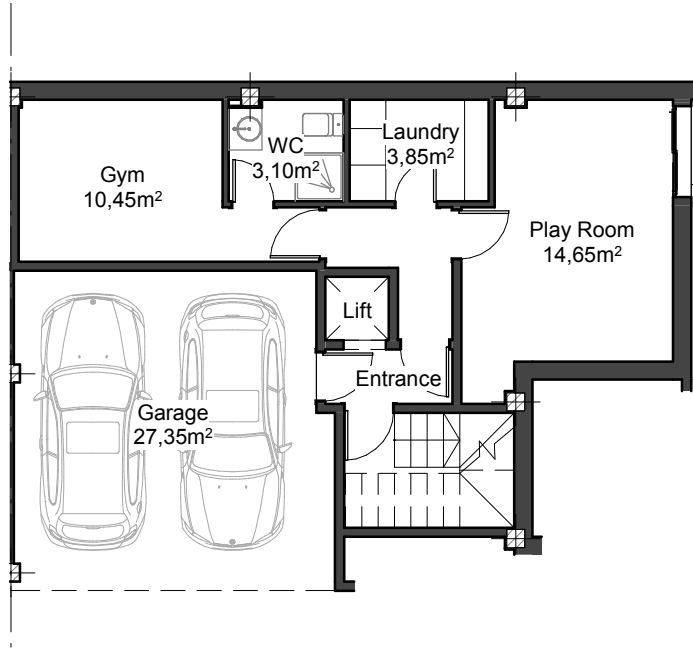

Villa 04

Details

Beds	5
Baths	5

Size	Built	Terraces	Garden
Lower Ground	80.92 m ²	- m ²	- m ²
Ground Floor	103.49 m ²	78.24 m ²	54.00 m ²
First Floor	106.78 m ²	8.70 m ²	- m ²
Roof Solarium	12.60 m ²	93.38 m ²	- m ²
TOTAL	303.79 m²	180.32 m²	54.00 m²

Ground Floor

First Floor

Roof Solarium

Basement Level