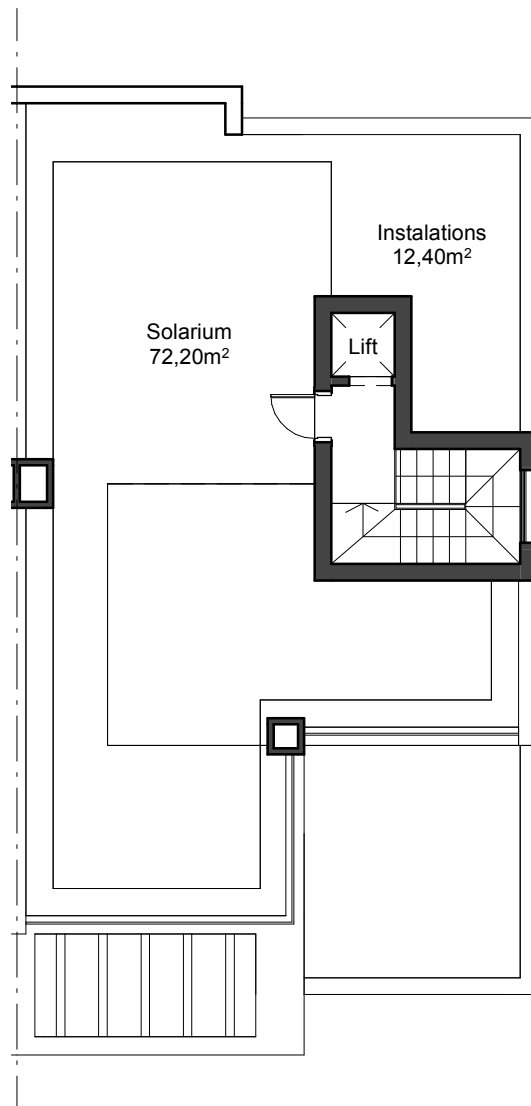

Villa 04

Details

Beds	5
Baths	5

Size	Built	Terraces	Garden
Lower Ground	80.92 m ²	- m ²	- m ²
Ground Floor	103.49 m ²	78.24 m ²	54.00 m ²
First Floor	106.78 m ²	8.70 m ²	- m ²
Roof Solarium	12.60 m ²	93.38 m ²	- m ²
TOTAL	303.79 m²	180.32 m²	54.00 m²

Ground Floor

First Floor

Roof Solarium

Basement Level