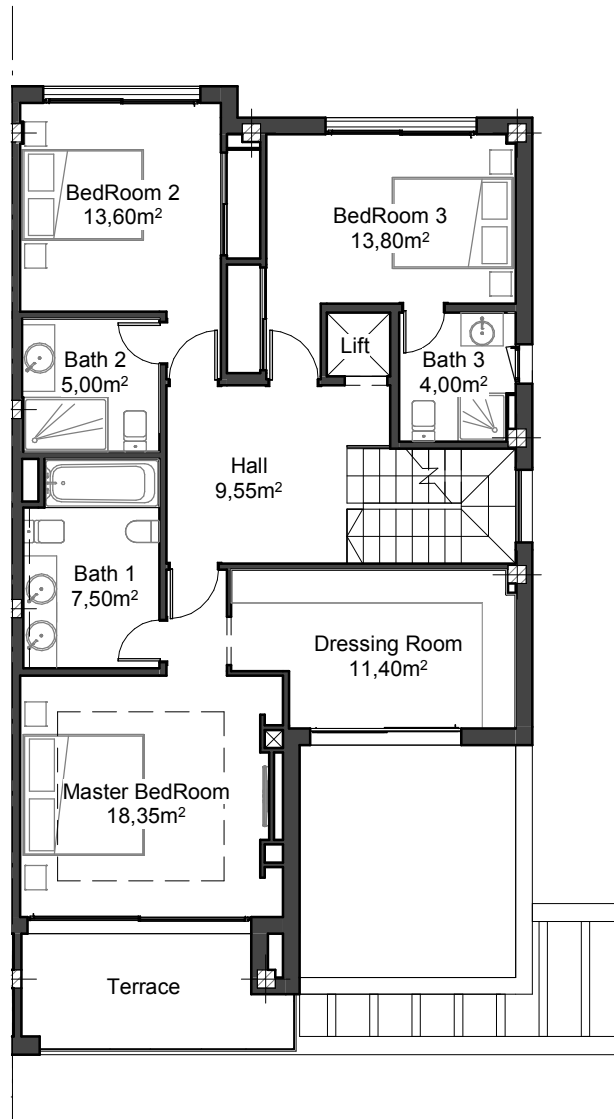

Villa 04

Details

Beds	5
Baths	5

Size	Built	Terraces	Garden
Lower Ground	80.92 m ²	- m ²	- m ²
Ground Floor	103.49 m ²	78.24 m ²	54.00 m ²
First Floor	106.78 m ²	8.70 m ²	- m ²
Roof Solarium	12.60 m ²	93.38 m ²	- m ²
TOTAL	303.79 m²	180.32 m²	54.00 m²

Ground Floor

First Floor

Roof Solarium

Basement Level