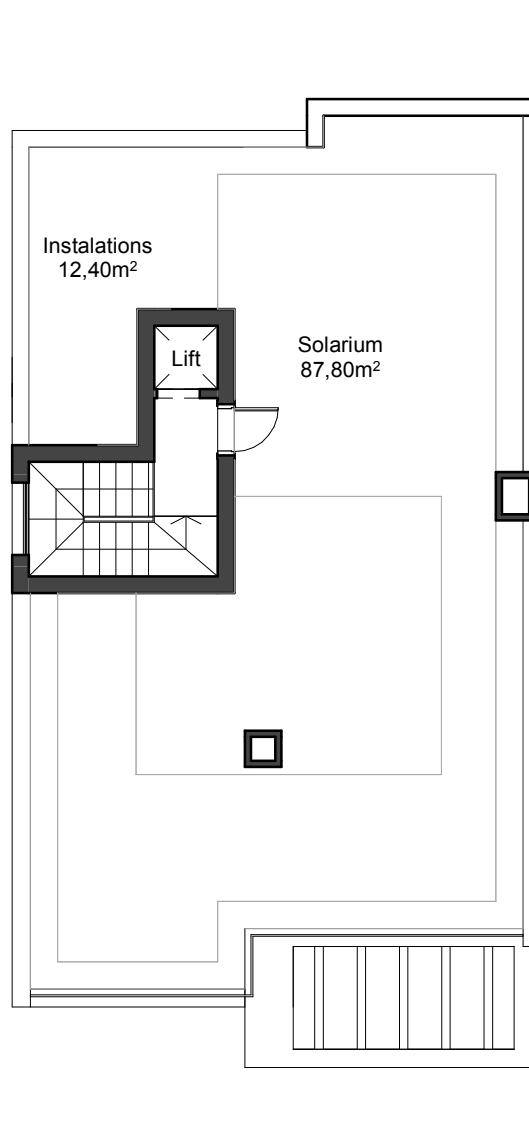

Villa 05

Details

Beds	4
Baths	5

Size	Built	Terraces	Garden
Lower Ground	66.80 m ²	- m ²	- m ²
Ground Floor	103.48 m ²	82.23 m ²	48.50 m ²
First Floor	122.64 m ²	8.70 m ²	- m ²
Roof Solarium	12.60 m ²	109.74 m ²	- m ²
TOTAL	305.52 m²	200.67 m²	48.50 m²

Ground Floor

First Floor

Roof Solarium

Basement Level