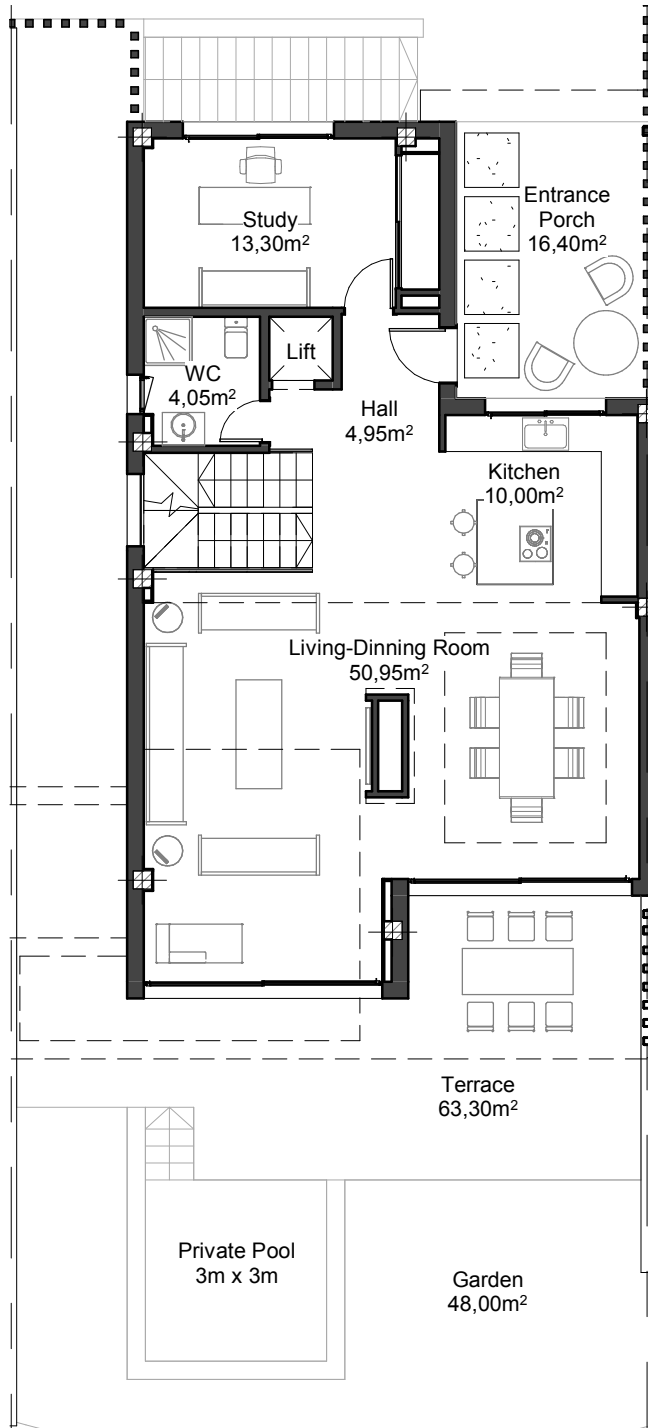

Villa 05

Details

Beds	4
Baths	5

Size	Built	Terraces	Garden
Lower Ground	66.80 m ²	- m ²	- m ²
Ground Floor	103.48 m ²	82.23 m ²	48.50 m ²
First Floor	122.64 m ²	8.70 m ²	- m ²
Roof Solarium	12.60 m ²	109.74 m ²	- m ²
TOTAL	305.52 m²	200.67 m²	48.50 m²

Ground Floor

First Floor

Roof Solarium

Basement Level