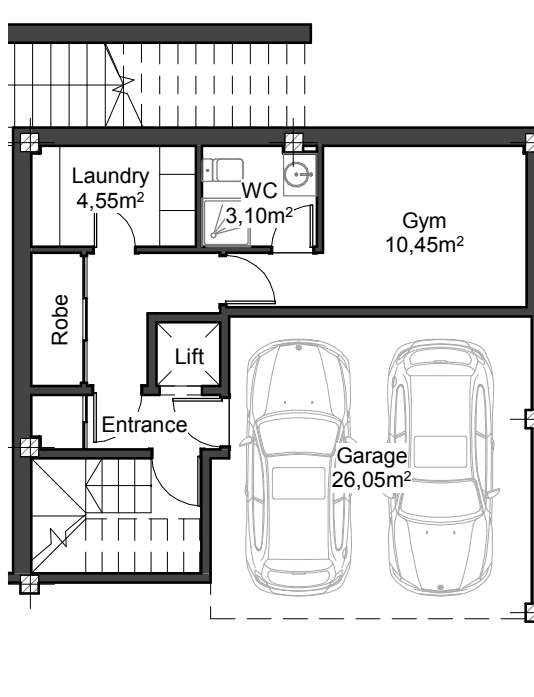

Villa 05

Details

Beds	4
Baths	5

Size	Built	Terraces	Garden
Lower Ground	66.80 m ²	- m ²	- m ²
Ground Floor	103.48 m ²	82.23 m ²	48.50 m ²
First Floor	122.64 m ²	8.70 m ²	- m ²
Roof Solarium	12.60 m ²	109.74 m ²	- m ²
TOTAL	305.52 m²	200.67 m²	48.50 m²

Ground Floor

First Floor

Roof Solarium

Basement Level