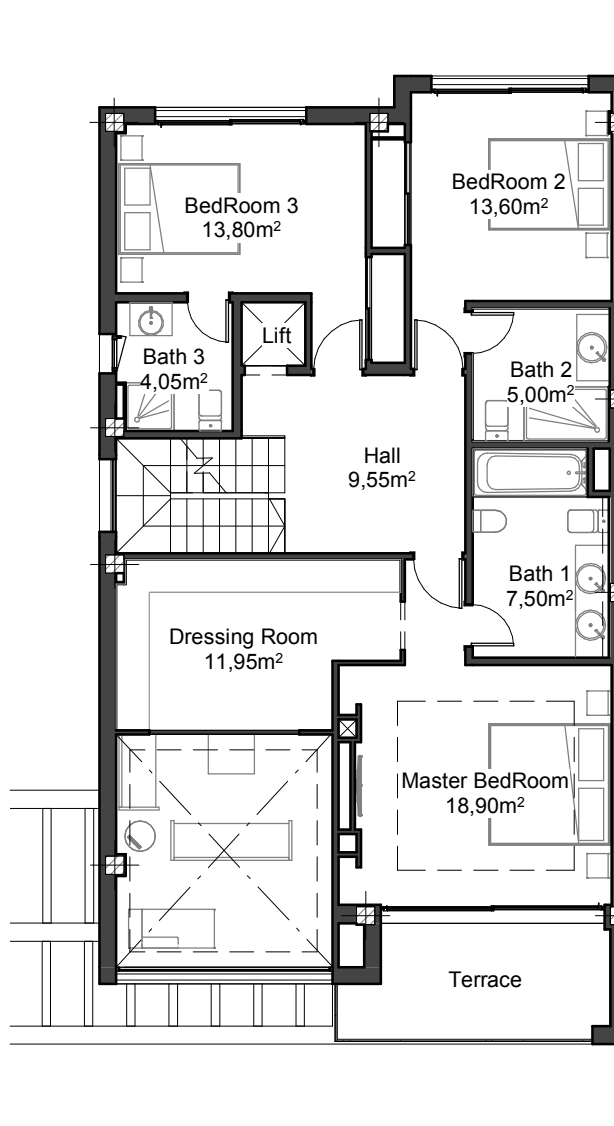

Villa 05

Details

Beds	4
Baths	5

Size	Built	Terraces	Garden
Lower Ground	66.80 m ²	- m ²	- m ²
Ground Floor	103.48 m ²	82.23 m ²	48.50 m ²
First Floor	122.64 m ²	8.70 m ²	- m ²
Roof Solarium	12.60 m ²	109.74 m ²	- m ²
TOTAL	305.52 m²	200.67 m²	48.50 m²

Ground Floor

First Floor

Roof Solarium

Basement Level